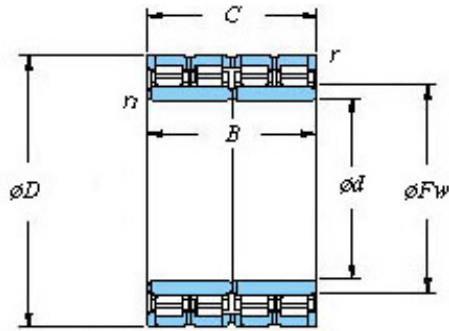

NEI Manufacturing India Private LTD.

■ Mounting dimensions

68FC48350N Bearing 2D drawings and 3D CAD models

68FC48350N KOYO Four-row cylindrical roller bearings

Bearing No. 68FC48350N

Bearing No.	68FC48350N
d	340
D	480
B	385
r(min)	2.1
Cr	5130
C0r	11500
Cu	1150
Fw	378
C	350
r1(min)	SP
da(min)	358
Da(max)	468
Da(min)	448
ra(max)	2
rb(max)	3
(Refer.) Mass(kg)	209