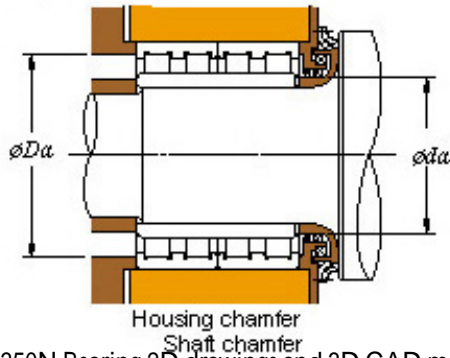

NEI Manufacturing India Private LTD.

■ Mounting dimensions

68FC48350N Bearing 2D drawings and 3D CAD models

68FC48350N KOYO Four-row cylindrical roller bearings

Bearing No. 68FC48350N

Bearing No.	68FC48350N
d	340
D	480
B	385
r(min)	2.1
Cr	5130
C0r	11500
Cu	1150
Fw	378
C	350
r1(min)	SP
da(min)	358
Da(max)	468
Da(min)	448
ra(max)	2
rb(max)	3
(Refer.) Mass(kg)	209