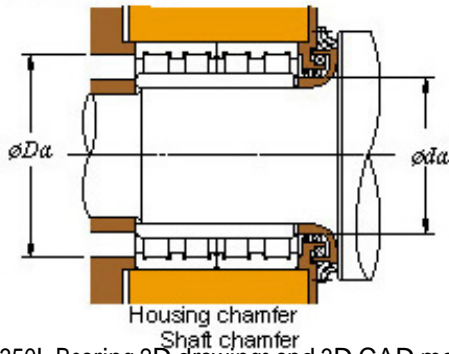

NEI Manufacturing India Private LTD.

■ Mounting dimensions

68FC48350L Bearing 2D drawings and 3D CAD models

68FC48350L KOYO Four-row cylindrical roller bearings

Bearing No. 68FC48350L

Bearing No.	68FC48350L
d	340
D	480
B	350
r(min)	4
Cr	5200
C0r	11400
Cu	1150
Fw	376
C	350
r1(min)	4
da(min)	358
Da(max)	462
Da(min)	448
ra(max)	3
rb(max)	3
(Refer.) Mass(kg)	201