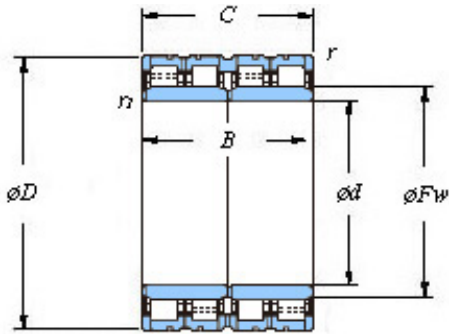

NEI Manufacturing India Private LTD.

■ Mounting dimensions

68FC48350L Bearing 2D drawings and 3D CAD models

68FC48350L KOYO Four-row cylindrical roller bearings

Bearing No. 68FC48350L

Bearing No.	68FC48350L
d	340
D	480
B	350
r(min)	4
Cr	5200
C0r	11400
Cu	1150
Fw	376
C	350
r1(min)	4
da(min)	358
Da(max)	462
Da(min)	448
ra(max)	3
rb(max)	3
(Refer.) Mass(kg)	201