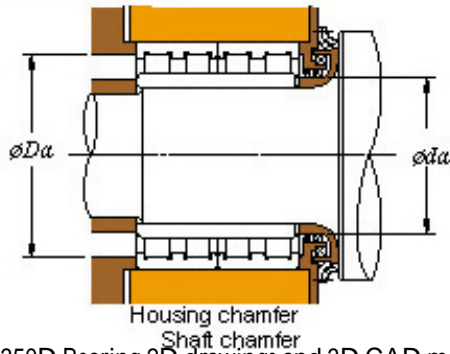

■ Mounting dimensions

68FC48350D Bearing 2D drawings and 3D CAD models

68FC48350D KOYO Four-row cylindrical roller bearings

Bearing No. 68FC48350D

Bearing No.	68FC48350D
d	340
D	480
B	350
r(min)	3
Cr	5130
C0r	11500
Cu	1150
Fw	378
C	350
r1(min)	SP
da(min)	354
Da(max)	466
Da(min)	448
ra(max)	2.5
rb(max)	2
(Refer.) Mass(kg)	201