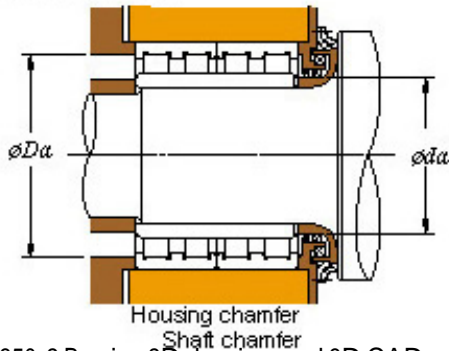

■ Mounting dimensions

68FC48350-2 Bearing 2D drawings and 3D CAD models

68FC48350-2 KOYO Four-row cylindrical roller bearings

Bearing No. 68FC48350-2

Bearing No.	68FC48350-2
d	340
D	480
B	350
r(min)	4
Cr	4920
C0r	11100
Cu	1100
Fw	378
C	350
r1(min)	SP
da(min)	354
Da(max)	462
Da(min)	446
ra(max)	3
rb(max)	2
(Refer.) Mass(kg)	211