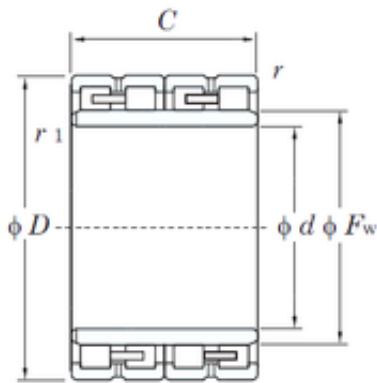

NEI Manufacturing India Private LTD.

68FC45250BW KOYO Four-row cylindrical roller bearings

Bearing No. 68FC45250BW

68FC45250BW Bearing 2D drawings and 3D CAD models

Size	340x450x250 mm
Bore Diameter	340 mm
Outer Diameter	450 mm
Width	250 mm
d	340 mm
Fw	368 mm
D	450 mm
B	250 mm
C	250 mm
r min.	2.1 mm
r1 min.	2.1 mm
Weight	106 Kg
Basic dynamic load rating (C)	2750 kN
Bearing No.	68FC45250BW
r(min)	2.1
Cr	2940
C0r	6480
Cu	672
r1(min)	2.1
da(min)	352
Da(max)	438
Da(min)	424
ra(max)	2
rb(max)	2
(Refer.) Mass(kg)	106