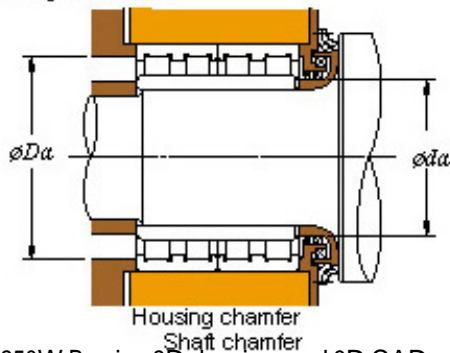

■ Mounting dimensions

68FC45250W Bearing 2D drawings and 3D CAD models

68FC45250W KOYO Four-row cylindrical roller bearings

Bearing No. 68FC45250W

Bearing No.	68FC45250W
d	340
D	445
B	250
r(min)	2.1
Cr	2690
C0r	6110
Cu	626
Fw	367
C	250
r1(min)	4
da(min)	358
Da(max)	433
Da(min)	419
ra(max)	2
rb(max)	3
(Refer.) Mass(kg)	100