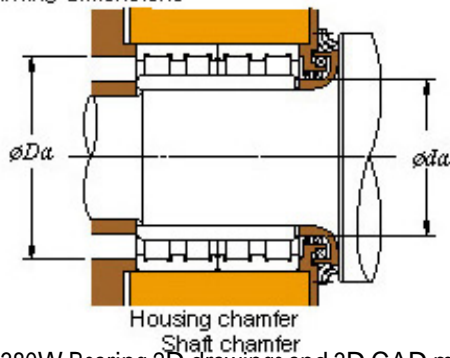

NEI Manufacturing India Private LTD.

66FC46380W KOYO Four-row cylindrical roller bearings

Bearing No. 66FC46380W

■ Mounting dimensions

66FC46380W Bearing 2D drawings and 3D CAD models

Bearing No.	66FC46380W
d	330
D	460
B	380
r(min)	2.1
Cr	4700
C0r	10800
Cu	1070
Fw	364
C	380
r1(min)	2.1
da(min)	342
Da(max)	448
Da(min)	428
ra(max)	2
rb(max)	2
(Refer.) Mass(kg)	195