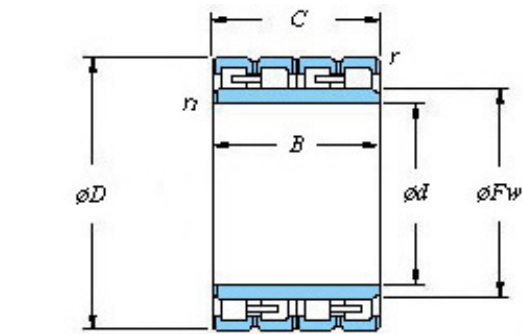

NEI Manufacturing India Private LTD.

66FC46380W KOYO Four-row cylindrical roller bearings

Bearing No. 66FC46380W

■ Mounting dimensions

66FC46380W Bearing 2D drawings and 3D CAD models

Bearing No.	66FC46380W
d	330
D	460
B	380
r(min)	2.1
Cr	4700
C0r	10800
Cu	1070
Fw	364
C	380
r1(min)	2.1
da(min)	342
Da(max)	448
Da(min)	428
ra(max)	2
rb(max)	2
(Refer.) Mass(kg)	195