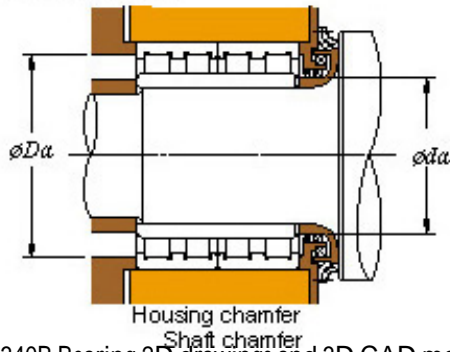

■ Mounting dimensions

66FC46340B Bearing 2D drawings and 3D CAD models

66FC46340B KOYO Four-row cylindrical roller bearings

Bearing No. 66FC46340B

Bearing No.	66FC46340B
d	330
D	460
B	340
r(min)	4
Cr	4360
C0r	9800
Cu	978
Fw	368
C	340
r1(min)	4
da(min)	348
Da(max)	442
Da(min)	432
ra(max)	3
rb(max)	3
(Refer.) Mass(kg)	176