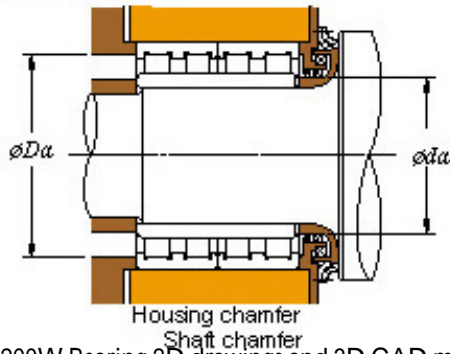

■ Mounting dimensions

66FC44200W Bearing 2D drawings and 3D CAD models

66FC44200W KOYO Four-row cylindrical roller bearings

Bearing No. 66FC44200W

Bearing No.	66FC44200W
d	330
D	440
B	200
r(min)	3
Cr	2200
C0r	4670
Cu	490
Fw	360
C	200
r1(min)	5
da(min)	352
Da(max)	426
Da(min)	412
ra(max)	2.5
rb(max)	4
(Refer.)Mass(kg)	83.0