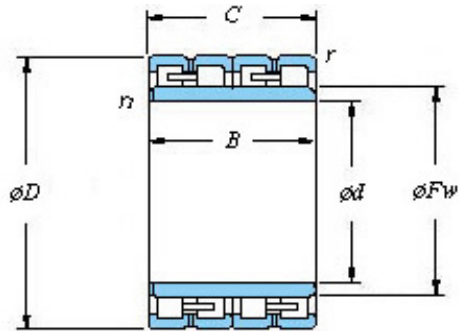

NEI Manufacturing India Private LTD.

■ Mounting dimensions

66FC44200AW Bearing 2D drawings and 3D CAD models

66FC44200AW KOYO Four-row cylindrical roller bearings

Bearing No. 66FC44200AW

Bearing No.	66FC44200AW
d	330
D	440
B	200
r(min)	3
Cr	2500
C0r	5220
Cu	553
Fw	358
C	200
r1(min)	3
da(min)	344
Da(max)	426
Da(min)	414
ra(max)	2.5
rb(max)	2.5
(Refer.)Mass(kg)	83.4