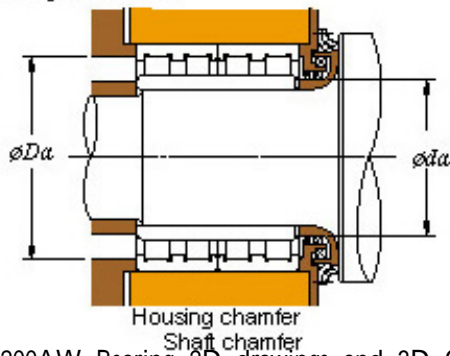

NEI Manufacturing India Private LTD.

■ Mounting dimensions

66FC44200AW Bearing 2D drawings and 3D CAD models

66FC44200AW KOYO Four-row cylindrical roller bearings

Bearing No. 66FC44200AW

Bearing No.	66FC44200AW
d	330
D	440
B	200
r(min)	3
Cr	2500
C0r	5220
Cu	553
Fw	358
C	200
r1(min)	3
da(min)	344
Da(max)	426
Da(min)	414
ra(max)	2.5
rb(max)	2.5
(Refer.)Mass(kg)	83.4