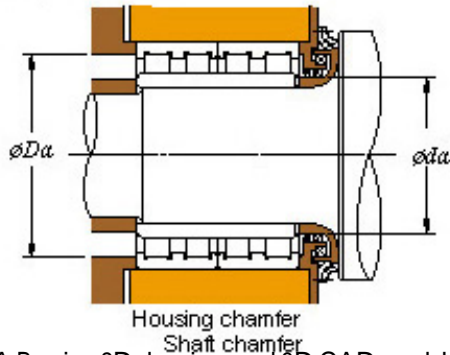

■ Mounting dimensions

314274A Bearing 2D drawings and 3D CAD models

314274A KOYO Four-row cylindrical roller bearings

Bearing No. 314274A

Bearing No.	314274A
d	320
D	480
B	350
r(min)	2.1
Cr	5390
C0r	11000
Cu	1120
Fw	364
C	350
r1(min)	2.1
da(min)	332
Da(max)	468
Da(min)	444
ra(max)	2
rb(max)	2
(Refer.) Mass(kg)	227