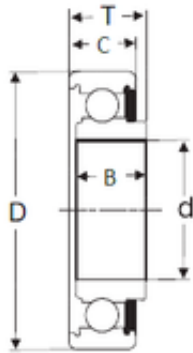

NEI Manufacturing India Private LTD.

with one seal

65 mm x 120 mm x 31 mm SIGMA 8513 deep groove ball bearings

Bearing No. 8513

Size	65x120x31 mm
Bore Diameter	65 mm
Outer Diameter	120 mm
Width	31 mm
d	65 mm
D	120 mm
T	31 mm
B	31 mm
C	26 mm

8513 Bearing 2D drawings and 3D CAD models